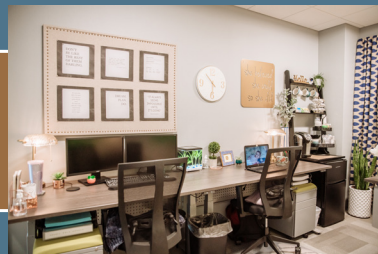

Desk Count

For office availability, please contact: info@fuseworkspace.com or call 972-347-0050