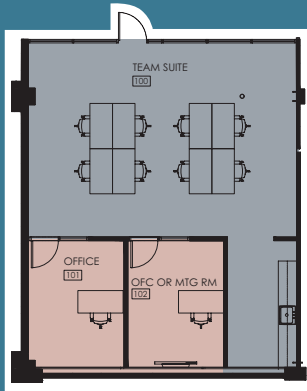

## WORKSPACE

East MLK  
2105 East MLK  
Austin TX 78702

**Suite 100**  
1067 sqft | 9 desks  
1st floor

**Suite 1A-1F**  
1290 sqft | 17 desks  
2nd floor

**Suite 2A-2F**  
1291 sqft | 17 desks  
3rd floor