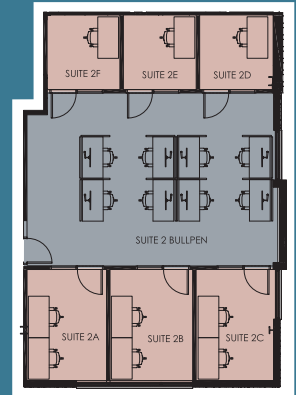

## WORKSPACE

East MLK  
2105 East MLK  
Austin TX 78702

**Suite 100**  
1067 sqft | 9 desks  
1st floor

**Suite 1A-1F**  
1290 sqft | 17 desks  
2nd floor

**Suite 2A-2F**  
1291 sqft | 17 desks  
3rd floor